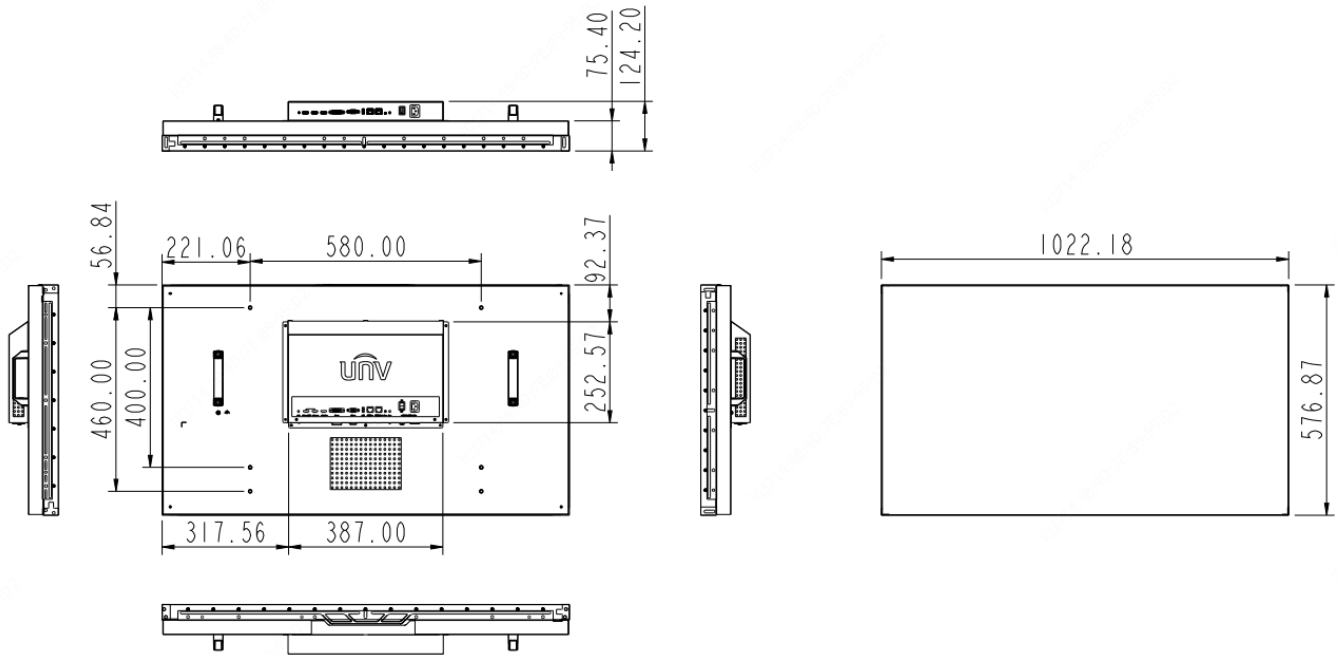

Specifications

Model	MW-A46-B1
Display	
Diagonal Size (inch)	46"
Backlight	LED (Direct type)
Physical Seam	3.5 mm
Resolution	1920×1080
Color	16.7M
Brightness	500 cd/m ²
Contrast	4000:1
Response Time	8 ms
Viewing Angle	Horizontal 178°, Vertical 178°
Interface	
Input Interface	1×VGA, 1×DVI, 2×HDMI
Loop Interface	1×HDMI
USB	1×USB
Control Interface	1×RS-232 IN, 1×RS-232 OUT, 1×IR
General	
Dimensions (W×H×D)	1022.18mm×576.87mm×124.2mm
Power Supply	100 to 240 VAC
Consumption	145W
Weight	22.5 Kg
Operation Temperature	0°C ~ 40 °C
Operating Humidity	20%~90% (No Condensation)

Dimensions

Order Information

Model	Remake
MW-A46-B1	LCD Splicing Display Unit
46 Inch Split Screen Vertical Support Bracket Unit-3.5(Modularization Floor Mounting)	optional
46 Inch Split Screen Vertical Support Bracket Base-3.5-H60(Modularization Floor Mounting)	optional
46 Inch Split Screen Vertical Support Bracket Base-3.5-H80(Modularization Floor Mounting)	optional
46 Inch Split Screen Vertical Support Bracket Base-3.5-H90(Modularization Floor Mounting)	optional
46 Inch Split Screen Vertical Support Bracket Base-3.5-H100(Modularization Floor Mounting)	optional
46 Inch Split Screen Vertical Support Bracket Base-3.5-H110(Modularization Floor Mounting)	optional